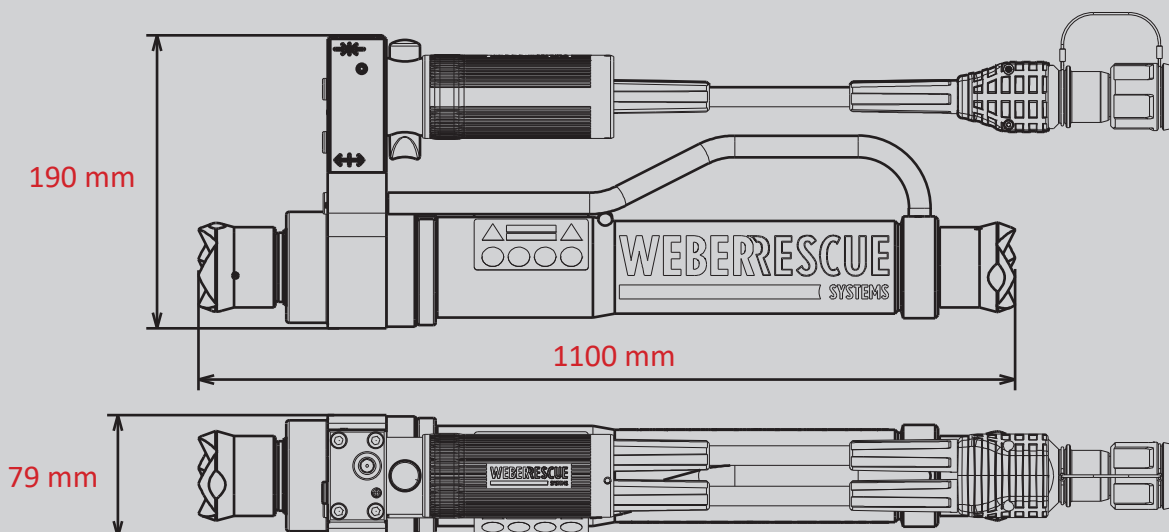

RESCUE CYLINDER RZ 3-1640

Part no.
5933765

 DISTANCE

 SINGLE

 PUSH-CONTROL

Technical specifications:

Closed length (retracted)	1100 mm
Final length (extended)	1640 mm
Stroke	540 mm
Force	137,4 kN
Pulling force	24,1 kN
Weight (ready for use)	19,1 kg
Oil demand	0,9 l
Dimensions (LxWxH)	1100 x 190 x 79 mm
Nominal pressure	700 bar
EN classification (EN 13204)	R137-540-19,1

Images are non-binding. We reserve the right to technical modifications.
60005130 (-, -, ALL, 04.07.2019)