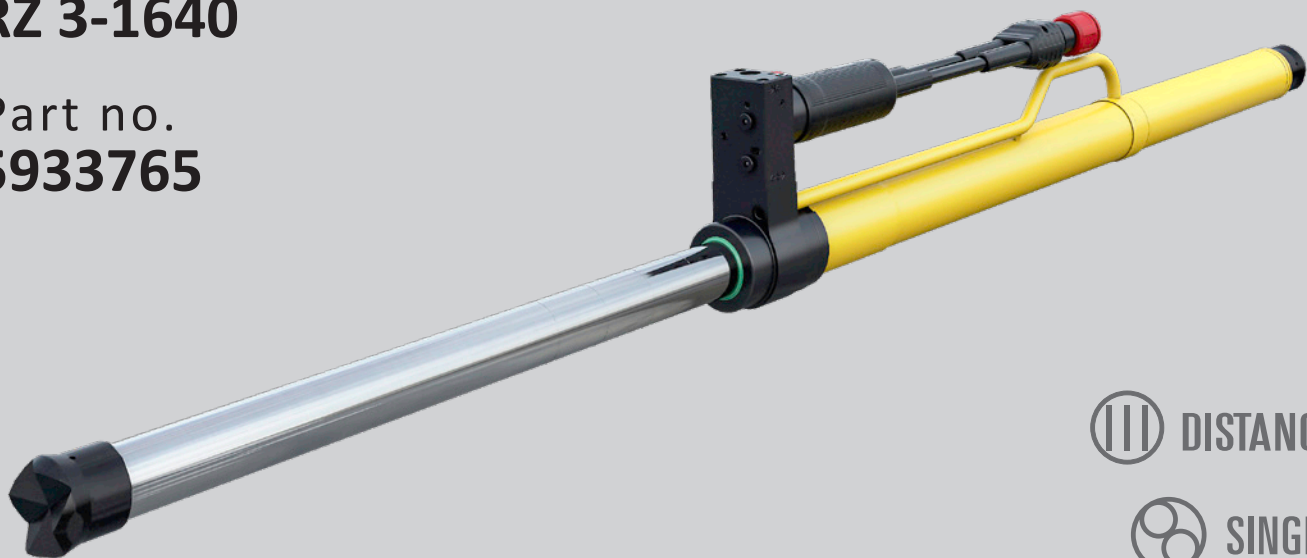

RESCUE CYLINDER RZ 3-1640

Part no.
5933765

 DISTANCE

 SINGLE

 PUSH-CONTROL

Technical specifications:

Closed length (retracted)	1100 mm
Final length (extended)	1640 mm
Stroke	540 mm
Force	137,4 kN
Pulling force	24,1 kN
Weight (ready for use)	19,1 kg
Oil demand	0,9 l
Dimensions (LxWxH)	1100 x 190 x 79 mm
Nominal pressure	700 bar
EN classification (EN 13204)	R137-540-19,1

Images are non-binding. We reserve the right to technical modifications.
60005130 (-, -, ALL, 04.07.2019)